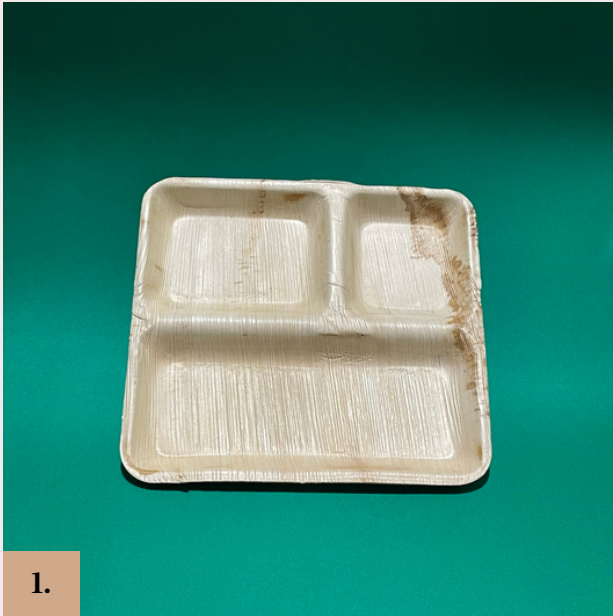

FRESH STOCK

We always have fresh stock

SQUARE PLATE

Aesthetic Square Shaped Plates

SIZE: 4, 6, 8, 10 INCH

PACKING: 10, 25, 50

PRICING

Please contact us for pricing

ROUND PLATE

Aesthetic Round Shaped Plates

SIZE: 4, 6, 8, 10, 12 INCH

PACKING: 10, 25, 50

PRICING

Please contact us for pricing

CLEAN PLATES

Cleaning the leaves properly is crucial for ensuring the quality output of Areca Leaf Plate manufacturing.

Proper cleaning removes any dirt, debris, or impurities from the leaves, ensuring that only the highest quality leaves are used in the manufacturing process.

QUALITY
100%

MORE SHAPES

At our Areca Leaf Plate manufacturing facility, we have the ability to create custom shapes and sizes for our clients. Our skilled craftsmen use precision tools and techniques to create plates that meet your unique specifications. With our custom Areca Leaf Plates, you can showcase your brand or create a unique look for your event or business.

1.

RECT. MEAL PLATE

Aesthetic Compartment Plates

SIZE: 10" CP

PACKING: 10, 25, 50

SIZES & PRICING

Please contact us for pricing

2.